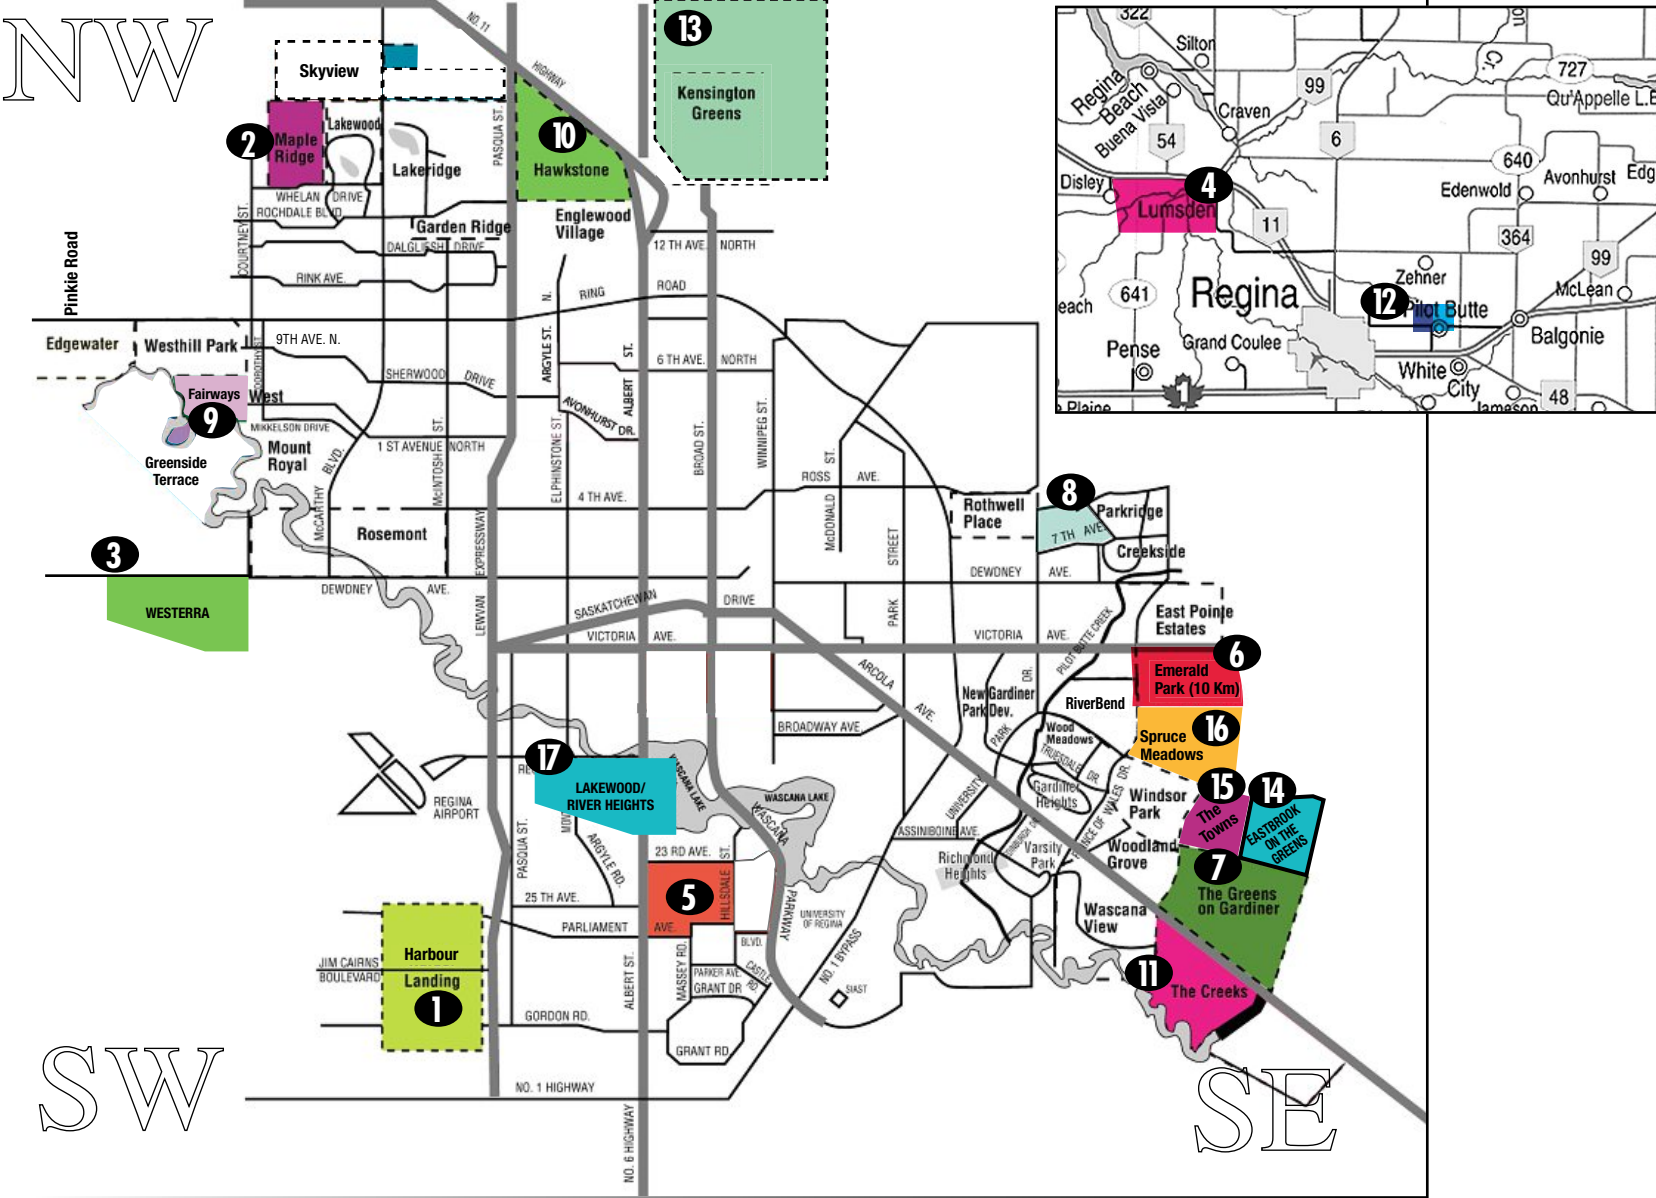

REGINA AND AREA SHOWHOME GUIDE

1 HARBOUR LANDING

- CRAWFORD HOMES MINI-PARADE!**
5605 McKenna Rd
5611 McKenna Rd
5623 McKenna Rd
Hours: Mon-Thur 4-8pm
Sat, Sun & Holidays 12-5pm
- GILROY HOMES**
Harbour Pointe Condo Dev.
4578 Harbour Landing Drive
ron@gilroyhomes.ca
Hours: Mon-Thurs 2 - 4 pm
Sat and Sun 2 - 4 pm
- NORTH PRAIRIE DEVELOPMENTS**
4073 Delhaye Way
Chad Tameling 306-737-1211
chadtameling@realtexecutives.com
Northprairiehomes.com
Hours: Mon-Thurs 5:30-8:30pm
Weekends 1-5pm
- NORTH RIDGE REGINA**
www.northridgeregina.com
Merlot Three
5500 Prefontaine Avenue 306-721-7001
Hours: Mon - Thurs 5-8pm
Sat, Sun & Holidays 12-5pm